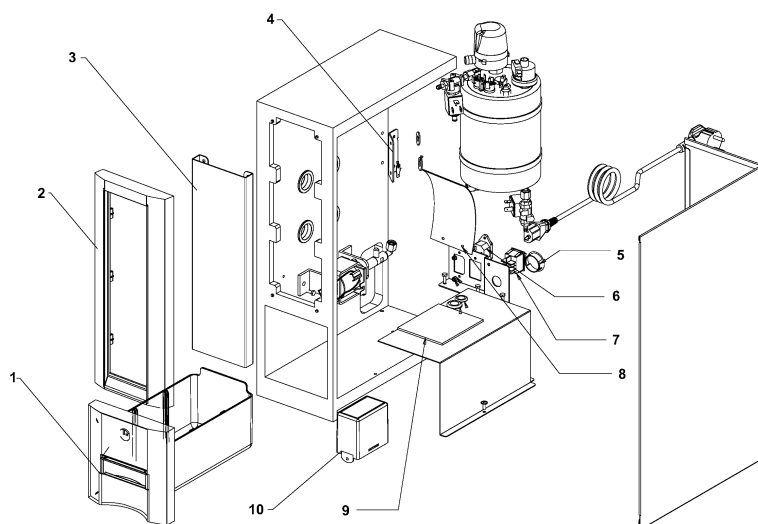

Cappuccino steam module UL-NSF - 120 VOLT 60Hz

TABLE no. 1

	Code	Description	Notes
1	252510	COIN-BOX WITHOUT LOCK	
2	252069	PAY-SYSTEM MOLDING	
3	252507	FRONT COVERING	
4	252798	BOILER SUPPORT BRACKET	
5	252799	PLUG - DIA. 27.8	
6	252800	PLUG	
7	252801	TWO-POLE SWITCH	
8	252802	MICROSWITCH PROTECTION	
9	252803	ANTI-NOISE ADHESIVE	
10	253302	STEAM SWITCHBOARD 120V-60HZ	

TABLE no. 2

	Code	Description	Notes
1	252805	SAFETY-VALVE PROTECTION	
2	253339	SAFETY-VALVE UL/NSF	
3	252807	DROP BOX	
4	253340	CONNECTION M/F 1/4-3/8 UL/NSF	
5	253341	MM 1/4G STOPPER UL/NSF	
6	253342	AIR VALVE UL/NSF	
7	252811	PRESSURE SWITCH	
8	252812	BOILER INSULATION	
9	253343	INJECTOR PIPE UL/NSF	
10	253344	1/8M D.6 UNION T-SHAPE UL/NSF	
11	253336	RADIAL RETAINING RING D.6X4 UL/NSF	
12	253345	NUT BRASS UL/NSF	
13	253346	ADAPTOR D.6 1/8M UL/NSF	
14	253299	2 WAY ELECTROVALVE.WATER 120V-60HZ	
15	253347	1/8M RUBBER HOLDER UNION	
16	253301	VAPOUR BOILER HEATING-ELEMENT 120V-60HZ	
17	252821	NUT M8	
18	252822	HEATING ELEMENT GASKET	
19	253348	UNION L-SHAPE D.6 1/4M UL/NSF	
20	253349	STOPPER FOR UNION D.6 UL/NSF	
21	253350	NIPPLE 1/8-1/4 UL/NSF	
22	252826	SILICONE PIPE 14X2	
23	252827	SILICONE PIPE 8X1.5 (A METER)	
24	252828	LEVEL PROBE	
25	252829	145° SAFETY THERMOSTAT	
26	253300	3 WAY ELECTROVALVE.VAPOUR 120V-60HZ	
27	252831	O-RING 2175	
28	252839	CREAM REGULATOR	
29	252840	SILICONE PIPE 7X1.5	
30	252509	NOZZLE ADAPTER	
31	252841	INOX TERMINAL	
32	252842	MILKER	
33	252843	Y-SHAPED CONNECTION	

TABLE no. 3

	Code	Description	Notes
1	253335	INTERNAL BUSH D.6X4 UL/NSF	
2	252336	VENTILATOR PIPE CONNECTION	
3	253345	NUT BRASS UL/NSF	
4	252833	TEFLON PIPE	
5	253337	UNION L-SHAPE D.6 1/8M UL/NSF	
6	252835	BY-PASS	
7	253338	GASKET O-RING UL/NSF	
8	253298	VIBRATION PUMP 120V-60HZ	
9	252838	THERMAL OVERLOAD	
10	252827	SILICONE PIPE 8X1.5 (A METER)	