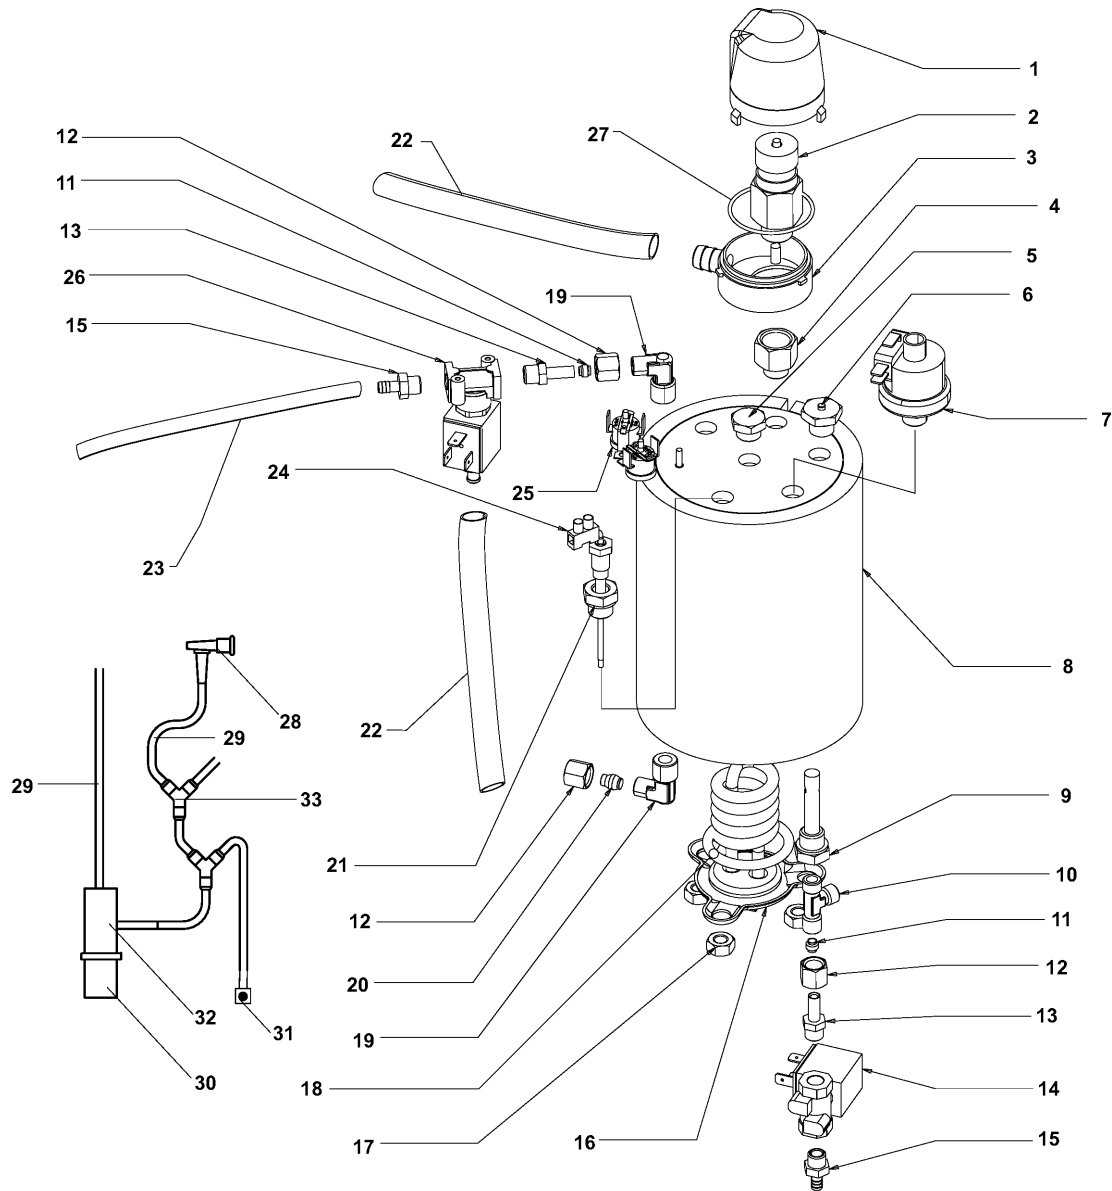

Cappuccino steam module UL-NSF - 120 VOLT 60Hz

TABLE no. 1

	Code	Description	Notes
1	252510	COIN-BOX WITHOUT LOCK	
2	252069	PAY-SYSTEM MOLDING	
3	252507	FRONT COVERING	
4	252798	BOILER SUPPORT BRACKET	
5	252799	PLUG - DIA. 27.8	
6	252800	PLUG	
7	252801	TWO-POLE SWITCH	
8	252802	MICROSWITCH PROTECTION	
9	252803	ANTI-NOISE ADHESIVE	
10	253302	STEAM SWITCHBOARD 120V-60HZ	

TABLE no. 2

	Code	Description	Notes
1	252805	SAFETY-VALVE PROTECTION	
2	253339	SAFETY-VALVE UL/NSF	
3	252807	DROP BOX	
4	253340	CONNECTION M/F 1/4-3/8 UL/NSF	
5	253341	MM 1/4G STOPPER UL/NSF	
6	253342	AIR VALVE UL/NSF	
7	252811	PRESSURE SWITCH	
8	252812	BOILER INSULATION	
9	253343	INJECTOR PIPE UL/NSF	
10	253344	1/8M D.6 UNION T-SHAPE UL/NSF	
11	253336	RADIAL RETAINING RING D.6X4 UL/NSF	
12	253345	NUT BRASS UL/NSF	
13	253346	ADAPTOR D.6 1/8M UL/NSF	
14	253299	2 WAY ELECTROVALVE.WATER 120V-60HZ	
15	253347	1/8M RUBBER HOLDER UNION	
16	253301	VAPOUR BOILER HEATING-ELEMENT 120V-60HZ	
17	252821	NUT M8	
18	252822	HEATING ELEMENT GASKET	
19	253348	UNION L-SHAPE D.6 1/4M UL/NSF	
20	253349	STOPPER FOR UNION D.6 UL/NSF	
21	253350	NIPPLE 1/8-1/4 UL/NSF	
22	252826	SILICONE PIPE 14X2	
23	252827	SILICONE PIPE 8X1.5 (A METER)	
24	252828	LEVEL PROBE	
25	252829	145° SAFETY THERMOSTAT	
26	253300	3 WAY ELECTROVALVE.VAPOUR 120V-60HZ	
27	252831	O-RING 2175	
28	252839	CREAM REGULATOR	
29	252840	SILICONE PIPE 7X1.5	
30	252509	NOZZLE ADAPTER	
31	252841	INOX TERMINAL	
32	252842	MILKER	
33	252843	Y-SHAPED CONNECTION	

TABLE no. 3

	Code	Description	Notes
1	253335	INTERNAL BUSH D.6X4 UL/NSF	
2	252336	VENTILATOR PIPE CONNECTION	
3	253345	NUT BRASS UL/NSF	
4	252833	TEFLON PIPE	
5	253337	UNION L-SHAPE D.6 1/8M UL/NSF	
6	252835	BY-PASS	
7	253338	GASKET O-RING UL/NSF	
8	253298	VIBRATION PUMP 120V-60HZ	
9	252838	THERMAL OVERLOAD	
10	252827	SILICONE PIPE 8X1.5 (A METER)	