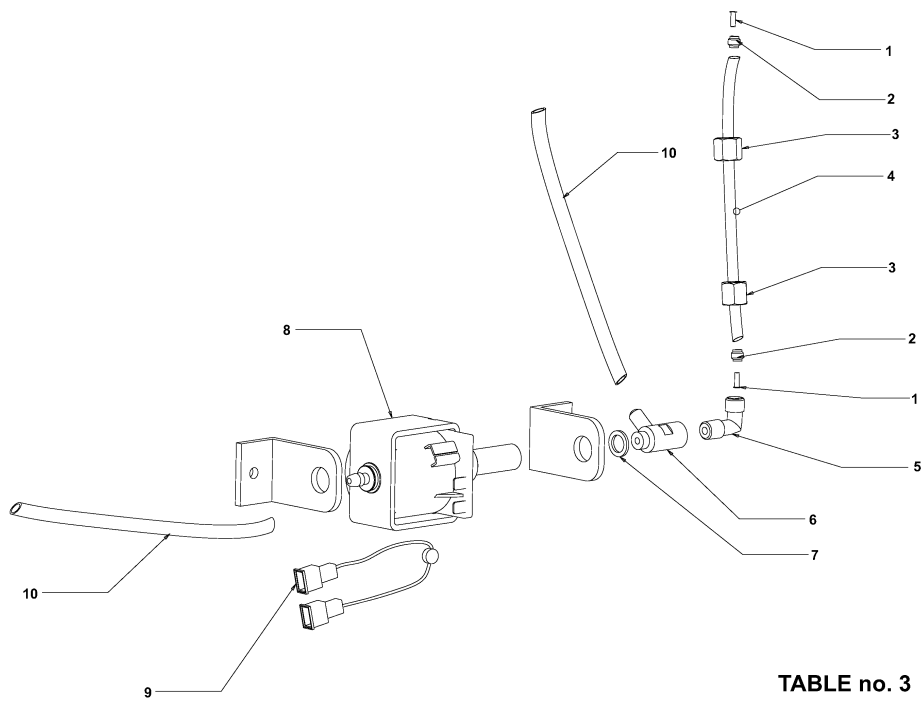

Cappuccino steam module UL-NSF - 120 VOLT 60Hz

TABLE no. 1

	Code	Description	Notes
1	252510	COIN-BOX WITHOUT LOCK	
2	252069	PAY-SYSTEM MOLDING	
3	252507	FRONT COVERING	
4	252798	BOILER SUPPORT BRACKET	
5	252799	PLUG - DIA. 27.8	
6	252800	PLUG	
7	252801	TWO-POLE SWITCH	
8	252802	MICROSWITCH PROTECTION	
9	252803	ANTI-NOISE ADHESIVE	
10	253302	STEAM SWITCHBOARD 120V-60HZ	

TABLE no. 2

	Code	Description	Notes
1	252805	SAFETY-VALVE PROTECTION	
2	253339	SAFETY-VALVE UL/NSF	
3	252807	DROP BOX	
4	253340	CONNECTION M/F 1/4-3/8 UL/NSF	
5	253341	MM 1/4G STOPPER UL/NSF	
6	253342	AIR VALVE UL/NSF	
7	252811	PRESSURE SWITCH	
8	252812	BOILER INSULATION	
9	253343	INJECTOR PIPE UL/NSF	
10	253344	1/8M D.6 UNION T-SHAPE UL/NSF	
11	253336	RADIAL RETAINING RING D.6X4 UL/NSF	
12	253345	NUT BRASS UL/NSF	
13	253346	ADAPTOR D.6 1/8M UL/NSF	
14	253299	2 WAY ELECTROVALVE.WATER 120V-60HZ	
15	253347	1/8M RUBBER HOLDER UNION	
16	253301	VAPOUR BOILER HEATING-ELEMENT 120V-60HZ	
17	252821	NUT M8	
18	252822	HEATING ELEMENT GASKET	
19	253348	UNION L-SHAPE D.6 1/4M UL/NSF	
20	253349	STOPPER FOR UNION D.6 UL/NSF	
21	253350	NIPPLE 1/8-1/4 UL/NSF	
22	252826	SILICONE PIPE 14X2	
23	252827	SILICONE PIPE 8X1.5 (A METER)	
24	252828	LEVEL PROBE	
25	252829	145° SAFETY THERMOSTAT	
26	253300	3 WAY ELECTROVALVE.VAPOUR 120V-60HZ	
27	252831	O-RING 2175	
28	252839	CREAM REGULATOR	
29	252840	SILICONE PIPE 7X1.5	
30	252509	NOZZLE ADAPTER	
31	252841	INOX TERMINAL	
32	252842	MILKER	
33	252843	Y-SHAPED CONNECTION	

TABLE no. 3

	Code	Description	Notes
1	253335	INTERNAL BUSH D.6X4 UL/NSF	
2	252336	VENTILATOR PIPE CONNECTION	
3	253345	NUT BRASS UL/NSF	
4	252833	TEFLON PIPE	
5	253337	UNION L-SHAPE D.6 1/8M UL/NSF	
6	252835	BY-PASS	
7	253338	GASKET O-RING UL/NSF	
8	253298	VIBRATION PUMP 120V-60HZ	
9	252838	THERMAL OVERLOAD	
10	252827	SILICONE PIPE 8X1.5 (A METER)	